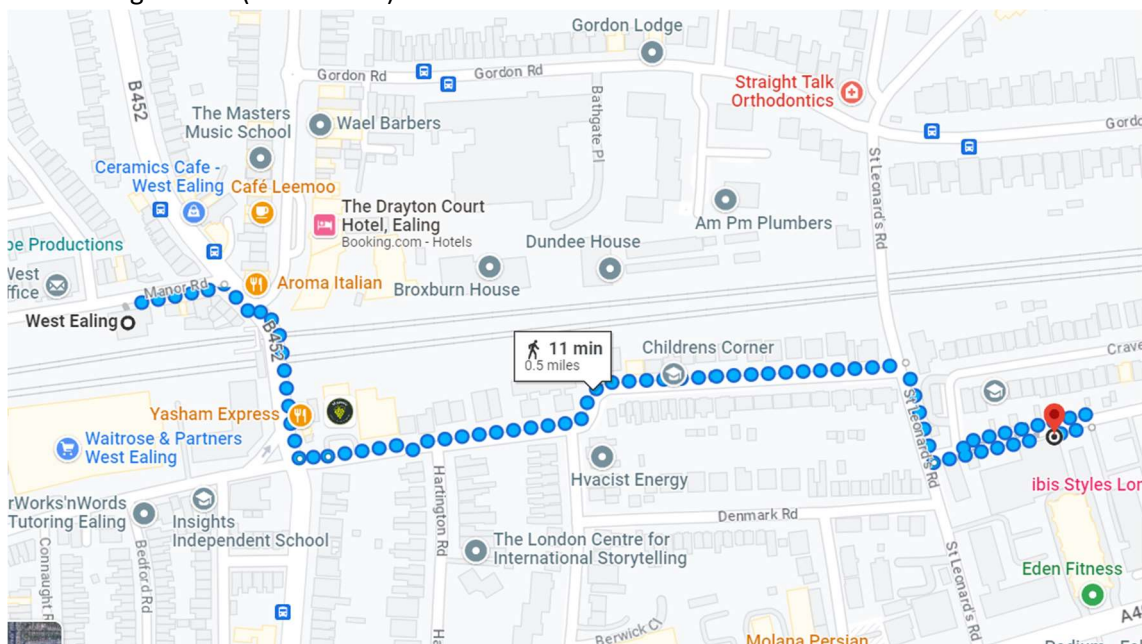

Visiting the Ealing office – Information correct as at 12th September 2023.

Address: 2 Craven Road, Ealing, W5 2UA.

Office Hours: 9:30 - 16:30

Before heading to the office, make sure you have a confirmed appointment to ensure the person you would like to meet is at the office on the given date and time.

Use a map app to plan your route to 2 Craven Road. Ensure the postal address is W5 2UA as there is more than one “Craven Road”.

Transportation Options: Bus or train - You can use Transport for London's website or app to find the most convenient route and schedule. We recommend either going to Ealing Broadway or West Ealing station if you are taking the train and walk from the station/ take a bus.

Ealing Broadway Station (15min walk)

West Ealing Station (11min walk)

Parking Information: If you plan to drive, Let us know beforehand and we will save you a parking space.

Arriving at 2 Craven Road: Once you've reached the vicinity of 2 Craven Road, look for the building and its signage. If you need any help please give us a call on 0207 602 6366.