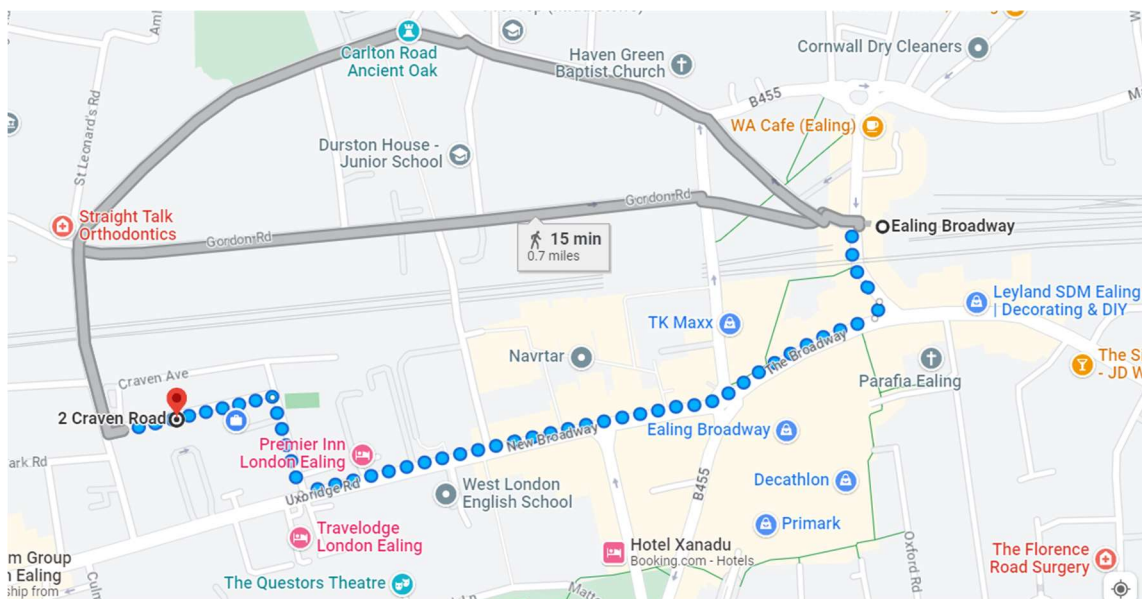

Visiting the Ealing office – Information correct as at 12th September 2023.

Address: 2 Craven Road, Ealing, W5 2UA.

Office Hours: 9:30 - 16:30

Before heading to the office, make sure you have a confirmed appointment to ensure the person you would like to meet is at the office on the given date and time.

Use a map app to plan your route to 2 Craven Road. Ensure the postal address is W5 2UA as there is more than one “Craven Road”.

Transportation Options: Bus or train - You can use Transport for London's website or app to find the most convenient route and schedule. We recommend either going to Ealing Broadway or West Ealing station if you are taking the train and walk from the station/ take a bus.

Ealing Broadway Station (15min walk)

West Ealing Station (11min walk)

Parking Information: If you plan to drive, Let us know beforehand and we will save you a parking space.

Arriving at 2 Craven Road: Once you've reached the vicinity of 2 Craven Road, look for the building and its signage. If you need any help please give us a call on 0207 602 6366.